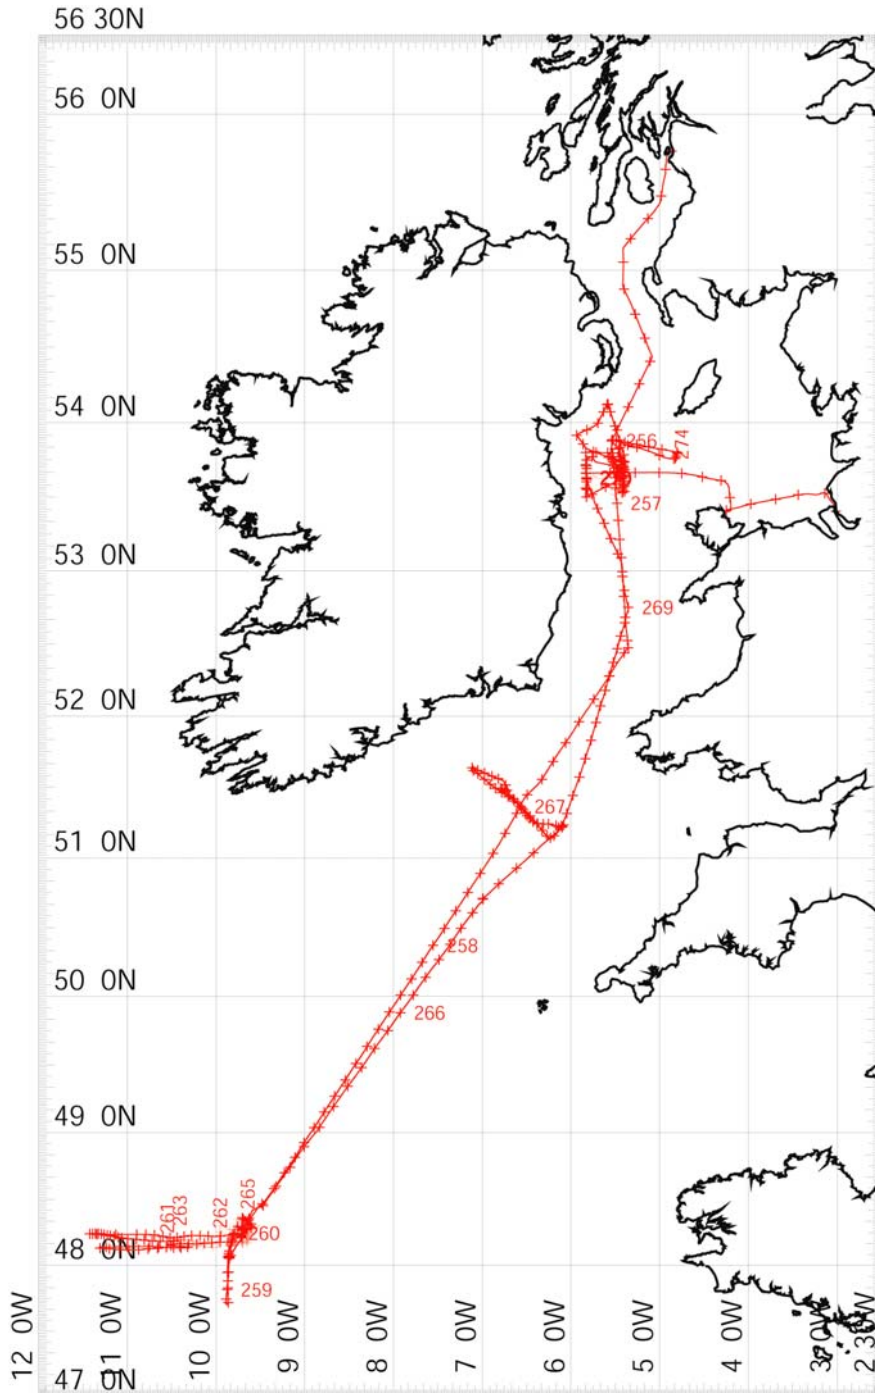

RRS Charles Darwin CD 175 Cruise Track

MERCATOR PROJECTION

SCALE 1 TO 8500000 (NATURAL SCALE AT LAT. 0)

INTERNATIONAL SPHEROID PROJECTED AT LATITUDE

Location of six sites

- 1; -9 51.0, 48 03.6
- 2; -9 42.30, 48 10.7
- 3; -9 42.2, 48 16.0
- 4; -6 05.9, 51 13.1
- 5; -5 32.00, 53 53.08
- 6; -5 49.1, 53 57.1 (position of site 6 is approximate as corresponding log sheet is missing)